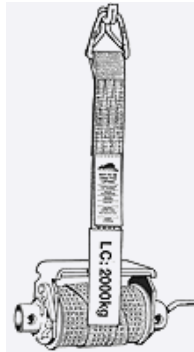

Load Restraint Safety Gear

RATCHET BUCKLE
STRAP AVAILABLE IN
VARIOUS SIZES:

RB25 – 25MM X 5.0M
RB50 – 50MM X 9.0M

4WD SNATCH STRAP
9.0M X 50MM
RECOVERY STRAP
CAPACITY 8000KG

CODE: 4WD

TRUCKERS – silver
lashing 3 strand
polyethelene fibre rope.
10mm x 10m packs

CLIP ON TRUCK
WINCH 9.0M X 50MM

CODE: TWCOWS